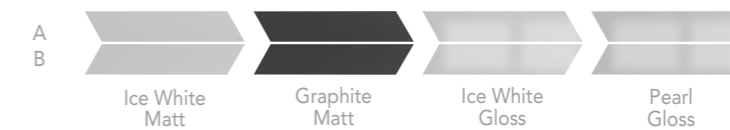

Graphite
Matt

Ice White
Gloss

ARCH XL 7,5x30cm / 3"x12"

W45

Ice White
Matt

Graphite
Matt

CHEVRON 5x23cm / 2"x9"

W26