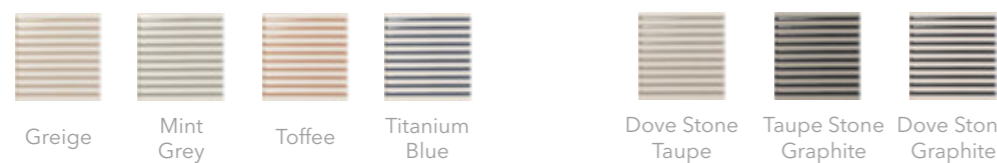

SPECIAL PIECE ** 0,8x12,5cm / 0.31"X5"

W53

WOW

ARCH 12,5x12,5cm / 5"X5"

W47

WAVE 12,5x12,5cm / 5"X5"

W47

DELTA 12,5x12,5cm / 5"X5"

W47

LISO 12,5x12,5cm / 5"X5"

W08

MOON 12,5x12,5cm / 5"X5"

W45

NILO 12,5x12,5cm / 5"X5"

W45

MOON & NILO PORCELAIN 14x14cm / 5.5"X5.5"

W47