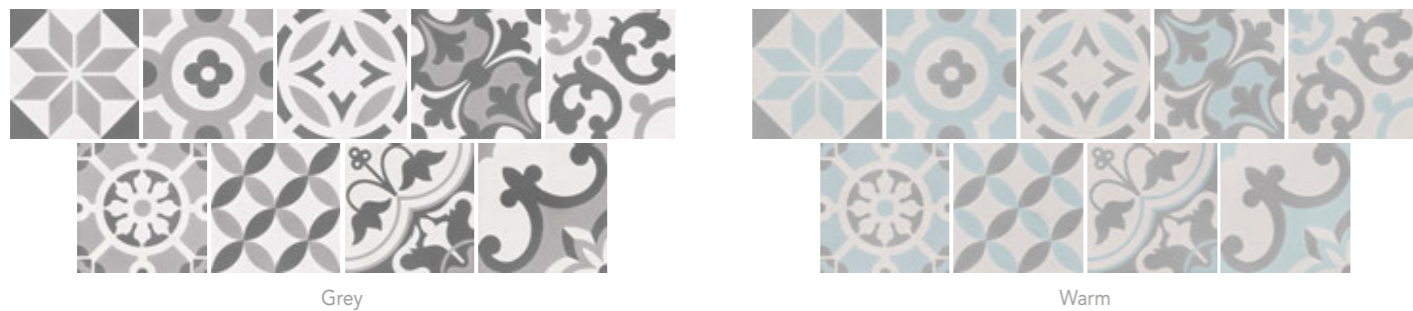

CEMENT PLAY DECOR * 18,5x18,5cm / 7"x7"

W21

CEMENT TRADITION DECOR 1 18,5x18,5cm / 7"x7"

W21

CEMENT TRADITION DECOR 2 18,5x18,5cm / 7"x7"

W21

CEMENT TRADITION DECOR MIX * 18,5x18,5cm / 7"x7"

W21