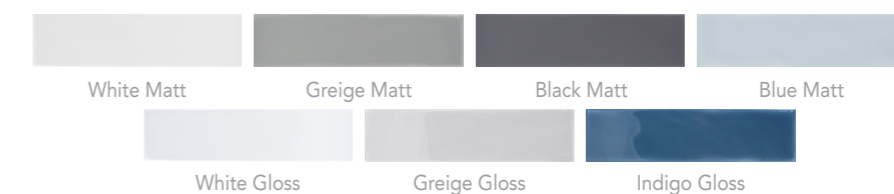

GRADIENT *

W

GRADIENT 7,5x30cm / 3"x12"

W07

* Different tone variations which are randomly mixed within the box / Diferentes variaciones de tono que se encajan aleatoriamente.
** Except Calacata (CL1) / Excepto Calacata (CL1).*** Available in all colours / Disponible en todos los colores de la colección.
*** 3 different reliefs which are randomly mixed within the box / 3 relieves diferentes que se encajan aleatoriamente.
**** Available in all colours / Disponible en todos los colores de la colección.