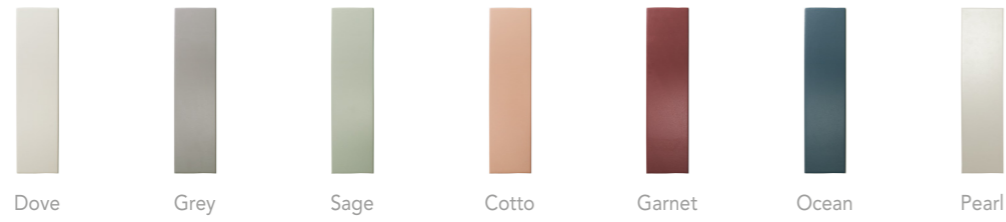

TEXTITURE

TEXTITURE 6,2x25cm / 2.5"X10"

W07

TEXTITURE PATTERN MIX * 6,2x25cm / 2.5"X10"

W12-W21