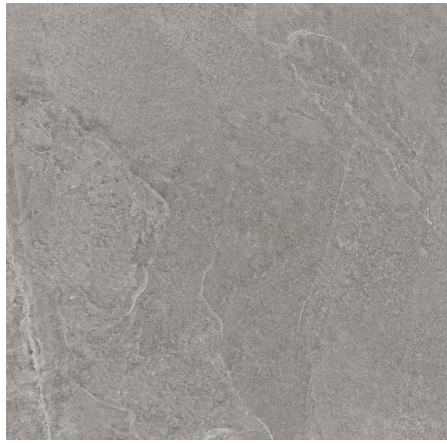

# REALSTONE SLATE

By  
CERAMIC TILE  
MERCHANTS  
ARCHITECTURAL

5 COLOURS  
4 SIZES  
2 FINISHES

# REALSTONE SLATE

## Product Information

REALSTONE SLATE Ice

REALSTONE SLATE Iron

REALSTONE SLATE Black

REALSTONE SLATE Shell

REALSTONE SLATE Musk

|                | NATURAL | STRUCTURED |
|----------------|---------|------------|
| 750x1500x9.5mm | ●       |            |
| 750x750x9.5mm  | ●       | ●          |
| 600x600x10mm   | ●       |            |
| 600x300x10mm   | ●       | ●          |