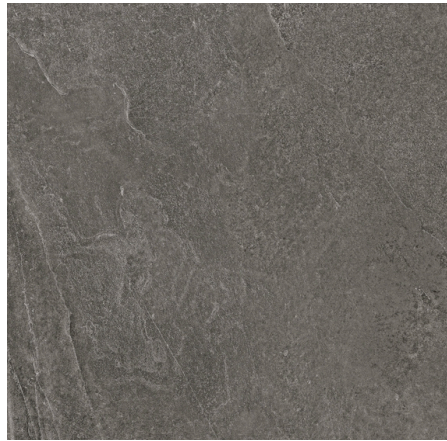

# REALSTONE SLATE

## Product Information

REALSTONE SLATE Ice

REALSTONE SLATE Iron

REALSTONE SLATE Black

REALSTONE SLATE Shell

REALSTONE SLATE Musk

|                | NATURAL | STRUCTURED |
|----------------|---------|------------|
| 750x1500x9.5mm | ●       |            |
| 750x750x9.5mm  | ●       | ●          |
| 600x600x10mm   | ●       |            |
| 600x300x10mm   | ●       | ●          |