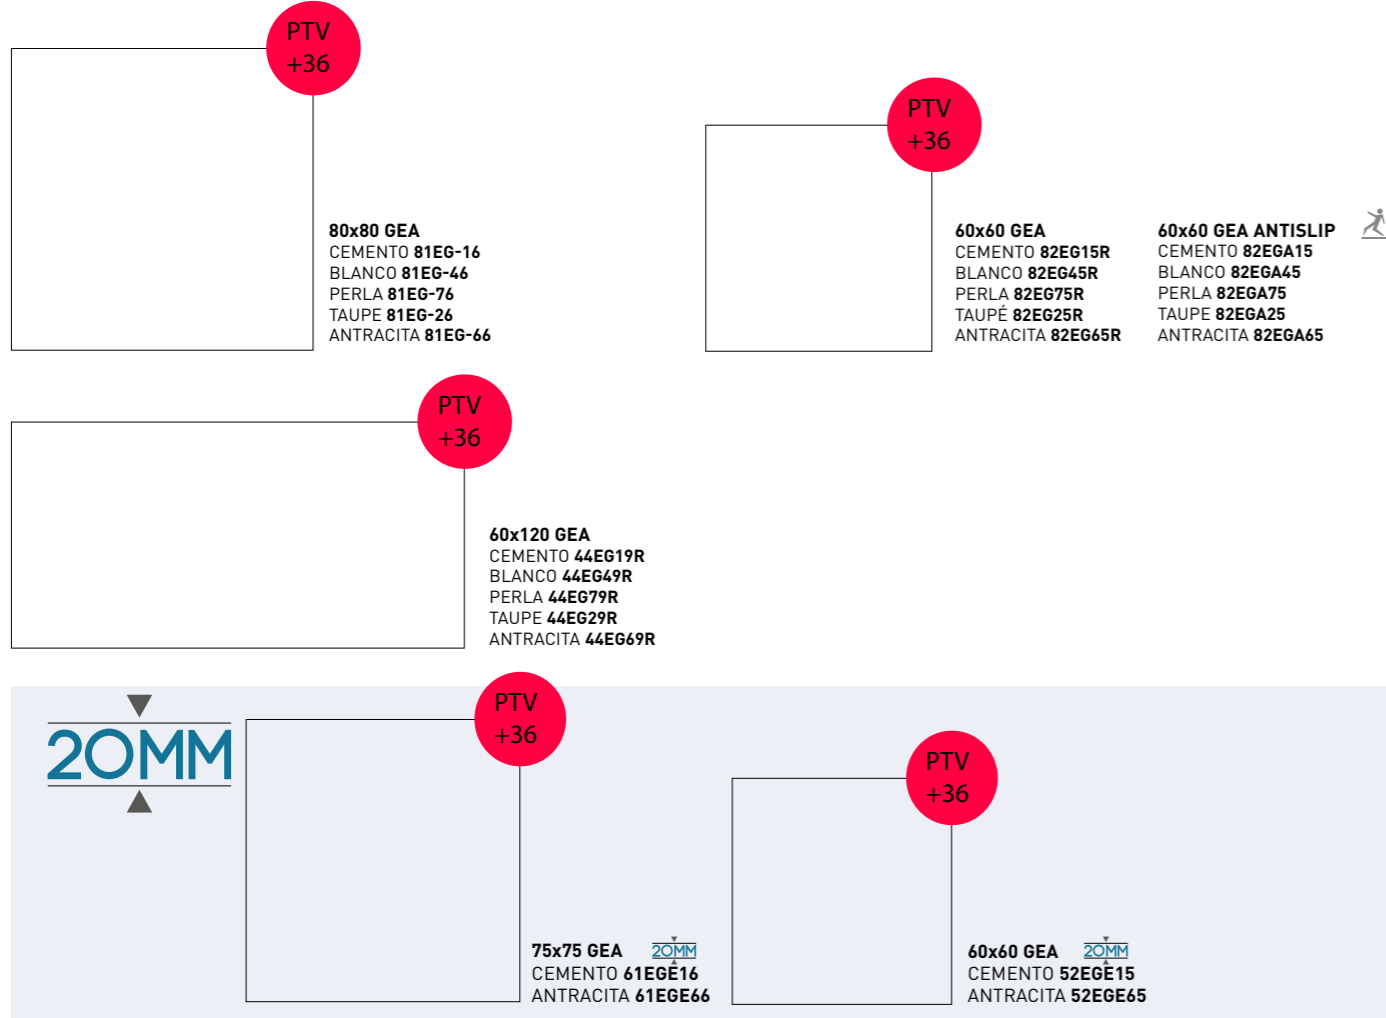

GEA

60x120 / 80x80 / 60x60 cm
23^{5/8}" x 47^{11/16}" / 31^{1/2}" x 31^{1/2}" / 23^{5/8}" x 23^{5/8}"
20MM 60x60 / 75x75 cm
23^{5/8}" x 23^{5/8}" / 29^{17/32}" x 29^{17/32}"

METROPOLITAN

60x60 cm
23^{5/8}" x 23^{5/8}"