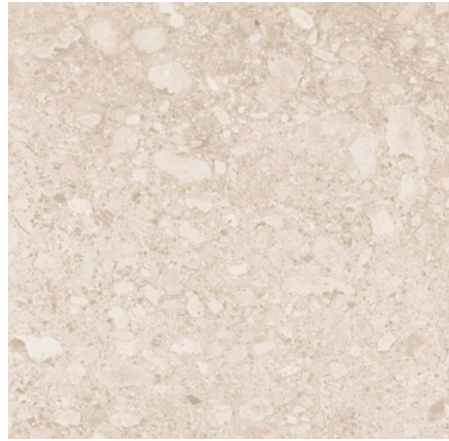

PEDREGAL

By
CERAMIC TILE
MERCHANTS
ARCHITECTURAL

5 COLOURS
4 SIZES
1 FINISH

PEDREGAL Light

PEDREGAL Silver

PEDREGAL Dark

PEDREGAL Cinnamon

PEDREGAL Smoke