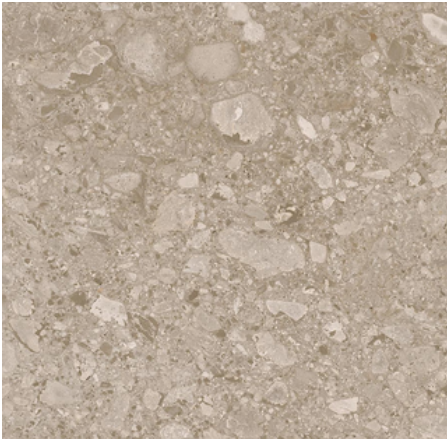

PEDREGAL

By
CERAMIC TILE
MERCHANTS
ARCHITECTURAL

5 COLOURS
4 SIZES
1 FINISH

PEDREGAL Light

PEDREGAL Silver

PEDREGAL Dark

PEDREGAL Cinnamon

PEDREGAL Smoke