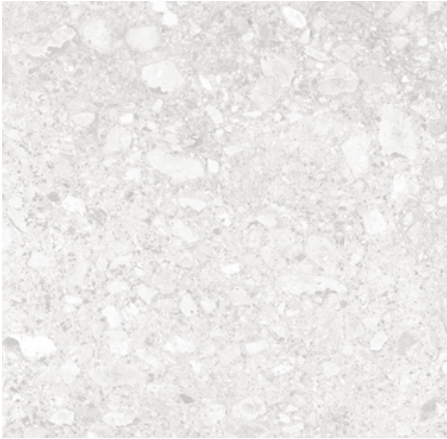

PEDREGAL

By
CERAMIC TILE
MERCHANTS
ARCHITECTURAL

5 COLOURS
4 SIZES
1 FINISH

PEDREGAL Light

PEDREGAL Silver

PEDREGAL Dark

PEDREGAL Cinnamon

PEDREGAL Smoke